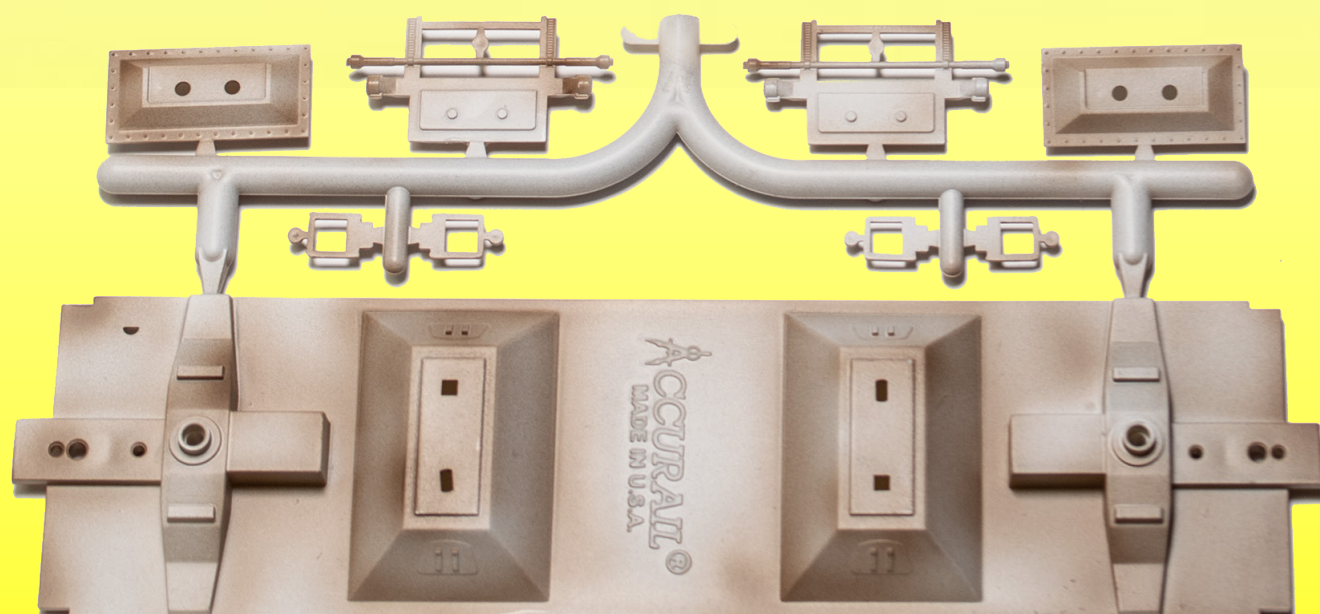

Stay tuned for more exciting news!